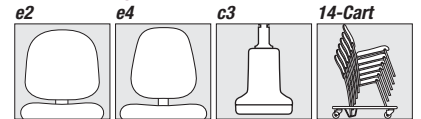

e4
Plastic
highback i and m
controls only
$35

c3
Glides
(5 per set)
$25

14-Cart
for 8690 only
$260

Additional Options

e2
Upholstered
highback i and m
controls only
$50