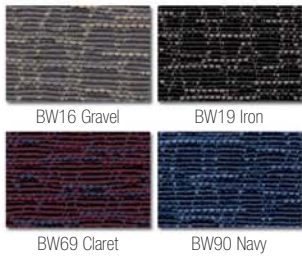

**A. ValuTask® Chair**

5831 ..... List ~~\$149~~ **\$98**

**Arm Kit**

5991 (Black) ..... List ~~\$59~~ **\$33**

Available: Gravel, Iron, Claret or Navy on Black base.

Shown with 5991T Arm

ValuTask®

**Elite**  
Exceptional Value

Available: Ebony, Flint, Port or Royal on Black base.

List ~~\$251~~ **\$155** w/ Arms

List ~~\$231~~ **\$143**

Elite