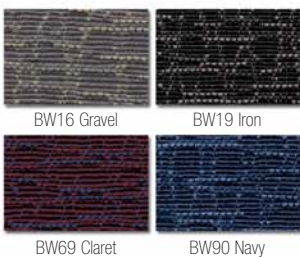

Adjustable Arm Kit

5995 List ~~\$89~~ **\$53**

Available: Gravel, Iron, Claret or Navy on Black base.

B

Shown with 5991T Arm

C

Shown with 5995T Arm

ComforTask®