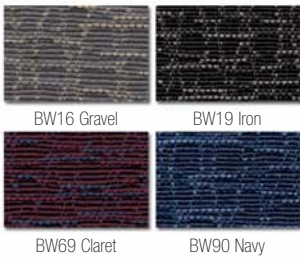

7901 List ~~\$179~~ **\$118**

Adjustable Arm Kit

HW103T (Black) List ~~\$99~~ **\$59**

Available: Gravel, Iron, Claret or Navy on Black base.

Every-Day®

A

Shown with HW103T Arm

- Meets or exceeds ANSI/BIFMA and ISTA performance standards.
- Easy back height adjustment.
- The HON® Limited Lifetime Warranty.