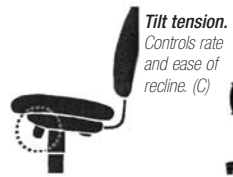

**Multi-task control.** Adjust seat and back angles independently with a single lever (infinite locking within a fixed range). (B)

**C. Task Chair**

Asynchronous controls. Black Frame

- 7707-AB12T Gray
- 7707-AB62T Burgundy
- 7707-AB90T Blue . . . . . List ~~\$370~~ **\$242**

**Pneumatic seat adjustment.**  
Regulates height of chair relative to floor. (C)

**Back height adjustment.** Positions lumbar support within a fixed range. (C)

**Tilt tension.** Controls rate and ease of recline. (C)

**Asynchronous controls.** A multi-functional mechanism with 3 levers to modify:

- Angle of back relative to seat
- Tilt (free float or infinite locking within a fixed range)
- Forward tilt (for keyboard intensive applications)