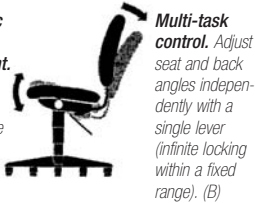

- 7703-AB12T Gray
- 7703-AB62T Burgundy
- 7703-AB90T Blue . . . . . List ~~\$320~~ **\$210**

7701 Burgundy  
w/7791T Arms

A

7701 Blue

**Pneumatic seat adjustment.**  
Regulates height of chair relative to floor. (A)

**Multi-task control.** Adjust seat and back angles independently with a single lever (infinite locking within a fixed range). (B)

**C. Task Chair**

Asynchronous controls. Black Frame

- 7707-AB12T Gray
- 7707-AB62T Burgundy
- 7707-AB90T Blue . . . . . List ~~\$370~~ **\$242**

**Pneumatic seat adjustment.**  
Regulates height of chair relative to floor. (C)

**Back height adjustment.** Positions lumbar support within a fixed range. (C)

**Tilt tension.** Controls rate and ease of recline. (C)

**Asynchronous controls.** A multi-functional mechanism with 3 levers to modify:

- Angle of back relative to seat
- Tilt (free float or infinite locking within a fixed range)
- Forward tilt (for keyboard intensive applications)