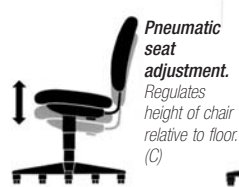

- 7703-AB12T Gray
- 7703-AB62T Burgundy
- 7703-AB90T Blue . . . . . List ~~\$320~~ **\$210**

7701 Burgundy  
w/7791T Arms

A

7701 Blue

**Pneumatic seat adjustment.**  
Regulates height of chair relative to floor. (A)

**Pneumatic seat adjustment.**  
Regulates height of chair relative to floor. (C)

**Back height adjustment.** Positions lumbar support within a fixed range. (C)

**Tilt tension.** Controls rate and ease of recline. (C)