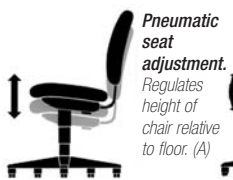

- 7703-AB12T Gray
- 7703-AB62T Burgundy
- 7703-AB90T Blue . . . . . List ~~\$320~~ **\$210**

7701 Burgundy  
w/7791T Arms

A

7701 Blue

**Pneumatic seat adjustment.**  
Regulates height of chair relative to floor. (A)

**Multi-task control.** Adjust seat and back angles independently with a single lever (infinite locking within a fixed range). (B)

**C. Task Chair**

Asynchronous controls. Black Frame

- 7707-AB12T Gray
- 7707-AB62T Burgundy
- 7707-AB90T Blue . . . . . List ~~\$370~~ **\$242**

**Pneumatic seat adjustment.**  
Regulates height of chair relative to floor. (C)

**Back height adjustment.** Positions lumbar support within a fixed range. (C)

**Tilt tension.** Controls rate and ease of recline. (C)