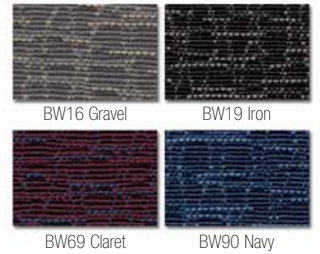

A. Alaris™ Office Chair

4242 List ~~\$320~~ **\$210**

Available: Gravel, Iron, Claret or Navy on Titanium base. Black base available by special order only.

Solutions Seating®

B

C

- Meets or exceeds ANSI/BIFMA and ISTA performance standards.
- Contoured back rests.
- Amply padded seat and back.
- The HON® Limited Lifetime Warranty.

Available: Gravel, Iron, Claret or Navy on Black base.

D