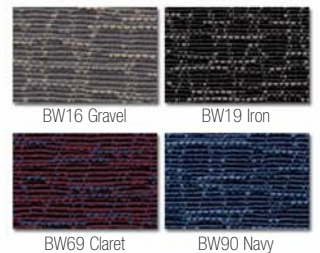

B. Executive Swivel Chair

Pneumatic seat adjustment, swivel, tilt and tilt tension controls.
4001 List ~~\$267~~ **\$175**

C. Guest Chair

4003 List ~~\$189~~ **\$124**

D. Sled Base Arm Chair

4008 List ~~\$199~~ **\$131**

Available: Gravel, Iron, Claret or Navy on Black base.

D