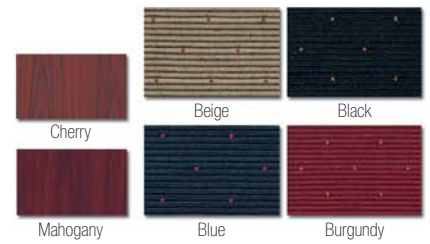

A

- Beautifully finished wood frames.
- Distinctive back style.
- Colorful fabric selections.
- Comfortable contoured arm designs.

A. Wood Guest Arm Chair

606-X-XXXX List ~~\$373~~ **\$230**

Available: Beige, Black, Blue or Burgundy on Cherry or Mahogany frame.

To order: Replace the first X with the appropriate frame finish - C for Cherry (not available on 505), M for Mahogany, or O for Oak and the second set of X with the appropriate color designation.

B

B. Wood Guest Arm Chair

505-X-XXXX List ~~\$173~~ **\$107**

Available: Ebony, Flint, Port or Royal on Oak, Cherry or Mahogany frame.