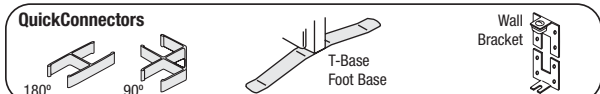

Versé®

Versé Partitions shown with MAXON Worktables

- Sensible way to affordably divide existing space
- Provides privacy and versatility
- Quality steel construction
- Fast and easy set-up and installation
- Commercial grade and meets or exceeds all BIFMA safety standards

**Versé is easy to install.**

- Simply snap on the QuickConnect connectors at the top and the bottom of the panel and slide the panels together.
- There are only two types of connectors (180° & 90°) to specify for all connections.

**QuickConnect Ordering Key**

For a:	Order this:
Straight 180°	1 pr. of 180° QuickConnectors
90° "L" Corner	1 pr. of 90° QuickConnectors
3-Way "T"	2 pr. of 90° QuickConnectors
4-Way "X"	3 pr. of 90° QuickConnectors