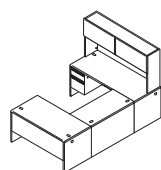

38000 SERIES DESK GROUP

A. Double Pedestal Desk
72W x 36D x 29½H
38180 List ~~\$1034~~ **\$677**
60W x 30D x 29½H*
38155 List ~~\$884~~ **\$578**

Center Drawer*
Double Pedestal Desk Drawer
D8 List ~~\$118~~ **\$78**

Slide-Away Keyboard*
Gray Nebula or Black
4022 List ~~\$147~~ **\$97**

B. Kneespace Credenza
72W x 24D x 29½H
38854 List ~~\$898~~ **\$588**

"L" Workstation*
Left Desk 66W x 30D x 29½H
38292L List ~~\$848~~ **\$555**
Right Return 48W x 24D x 29½H
38215R List ~~\$555~~ **\$363**
For left return: Specify 38291R desk and 38216L return.