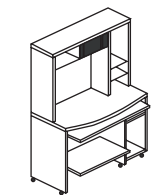

- PL135 71W x 35D List ~~\$361~~ **\$222**
- PL136 95W x 44D List ~~\$468~~ **\$288**
- PL137 Two Piece Top
120W x 48D List ~~\$735~~ **\$453**

Presentation Board

- PL100 48W x 48H List ~~\$622~~ **\$383**

**Multi-Height
Computer Station**

- PL206 52W x 27D List ~~\$468~~ **\$283**

**60" Kidney
Computer Desk**

- PL201
60W x 30D x 37H List ~~\$375~~ **\$231**

**Curved
Computer Station**

- PL205
64W x 24/34D List ~~\$452~~ **\$278**

PC Cart

- PL202 36W x 26D List ~~\$234~~ **\$144**

Hutch

- PL203 (for PL202)
36W x 12D x 29H List ~~\$143~~ **\$88**

Wardrobe Unit

- PL207
24W x 24D x 66H List ~~\$627~~ **\$386**

All work surfaces are 29.5"H.
Measurements are approximate as they
are rounded up to the next full inch.