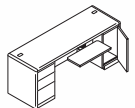

- Waterfall edge with rounded corners (coordinates with 92000 Series wood desks)
- High pressure laminate construction, accented with attractive hardwood trim
- Wire management grommets route and hide wires and cables
- Hangrails are provided in all file drawers for letter and legal filing
- Drawers operate on whisper-quiet ball-bearing suspensions
- Locking desk, credenza and return pedestals, lateral files and storage cabinets
- Meets or exceeds industry standards for performance and reliability
- The HON® Limited Lifetime Warranty

A. Rectangle Top Double Pedestal Desk
(10 1/2" Overhang)
72W x 36D x 29 1/4H Peds Lock
10791HH List ~~$999~~ **$654**

E. Storage Cabinet *special order*
(locks, adjustable interior shelf)
36W x 20D x 29 1/2H
107291 List ~~$557~~ **$365**

B. Credenzas
Kneespace Credenza*
72W x 24D x 29 1/4H
10743HH List ~~$899~~ **$588**

F. Lateral File
(locks, two drawers, hangrails, mechanical interlock)
36W x 20D x 29 1/4H
10762HH List ~~$699~~ **$458**

Computer Credenza *special order*
72W x 24D x 29 1/4H
Peds and CPU storage locks.
107497 List ~~$1279~~ **$837**

G. "L" Station Desks and Returns
Right Pedestal Desk (use with 10716LHH)
66W x 30D x 29 1/4H Ped Locks
10783RHH List ~~$757~~ **$495**

C. Stack-on Storage *special order*
(shown with optional back enclosure and tackboard)
(Four doors, two compartments)
68 1/2W x 14 1/2D x 37 1/4H
10734HH List ~~$729~~ **$477**

D. Bookcase Hutch *special order*
(use with two drawer Lateral File or Storage Cabinet)
32 1/2W x 14 1/2D x 37 1/4H
107292 List ~~$417~~ **$273**

*Not Shown

Keyboard platform not included.

special order