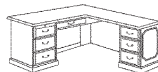

**C. Hutches**

66" 66W x 13D x 46H **Special Order**  
7350-47 List ~~\$1216~~ **\$814**

60" 60W x 14D x 44H (for 7350-22)  
7350-44 List ~~\$907~~ **\$608**

66" 66W x 14D x 44H (for 7350-57/58)  
7350-61 List ~~\$994~~ **\$667**

**D. Two Drawer Lateral File**

32W x 19D x 30H  
7350-152 List ~~\$1003~~ **\$673**

**E. Bookcase with Doors**

30W x 14D x 74H  
7350-09 List ~~\$994~~ **\$667**

**F. 72" Executive "L"**

Left Desk 72W x 36D x 30H  
Right Return 48W x 24D x 30H  
7350-55 List ~~\$2724~~ **\$1824**  
For Left Return: Specify 7350-56  
Keyboard in Return is optional.