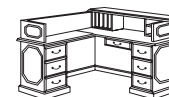

H. Reception Station

78W x 66D x 44H **Special Order**
7350-67 List ~~$3566~~ **$2387**

I. Keyboard

27" Keyboard Drawer
7350-72 List ~~$193~~ **$91**

*Not Shown