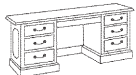

Mahogany

**THE GOVERNORS COLLECTION**

**A. 72" Double Pedestal Desk**

72W x 36D x 30H  
7350-36 List ~~\$1628~~ **\$1090**

**B. Computer Credenza**

66W x 20D x 30H (Keyboard optional)  
7350-22 List ~~\$1555~~ **\$1042**