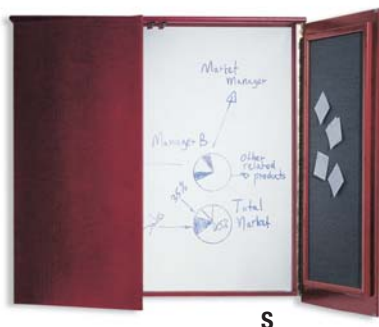

Workstation shown:
List ~~\$1798~~ **\$1108**

Workstation shown:
List ~~\$1393~~ **\$857**

- All-wood veneer with full modesty panels.
- Locking drawers and doors.
- Easy to adjust leveling glides.
- Unique and stylish edge treatment.

Ready to Assemble

- J. Keyboard**
27W x 12D
ALPD14X List ~~\$123~~ **\$76**
- K. Center Drawer**
27W x 12D
ALPD15X List ~~\$135~~ **\$84**
- L. Reception Center**
70W x 72D x 43H
ALPD23X List ~~\$1393~~ **\$857**
- M. Bullet Desk**
72W x 36D x 29H
ALPD49 List ~~\$558~~ **\$344**

- N. Round Conference Table**
42R x 29H X-Base*
RD42 List ~~\$555~~ **\$342**
36R x 29H X-Base*
RD36 List ~~\$505~~ **\$311**
47R x 29H X-Base
FIRD007 List ~~\$668~~ **\$407**
- O. Racetrack Conference Table**
96L x 42W x 29H
RT96D List ~~\$1050~~ **\$647**
144L x 46W x 29H
RT144D List ~~\$1578~~ **\$971**
- 2-Door Cabinet***
36W x 20D x 29H
ALPD13 List ~~\$490~~ **\$302**