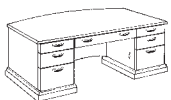

BELMONT COLLECTION

A. Executive Desk
72W x 36D x 30H
7130-36 List ~~\$1992~~ **\$1162**
7131-36 List ~~\$1992~~ **\$1162**

B. Credenza w/Full Return Base Molding
72W x 24D x 30H
7130-23 List ~~\$1618~~ **\$979**
7131-23 List ~~\$1618~~ **\$979**

C. Overhead Storage Unit w/ Full Crown Moulding
72W x 15D x 50H
7130-63 List ~~\$1618~~ **\$951**
7131-63 List ~~\$1618~~ **\$951**

*Not Shown

D. Bookcase
36W x 15D x 80H
7130-09 List ~~\$1245~~ **\$782**
7131-09 List ~~\$1245~~ **\$782**