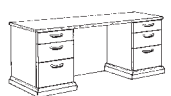

BELMONT COLLECTION

A. Executive Desk
72W x 36D x 30H
7130-36 List ~~\$1992~~ **\$1162**
7131-36 List ~~\$1992~~ **\$1162**

B. Credenza w/Full Return Base Molding
72W x 24D x 30H
7130-23 List ~~\$1618~~ **\$979**
7131-23 List ~~\$1618~~ **\$979**

C. Overhead Storage Unit w/ Full Crown Moulding
72W x 15D x 50H
7130-63 List ~~\$1618~~ **\$951**
7131-63 List ~~\$1618~~ **\$951**

*Not Shown

D. Bookcase
36W x 15D x 80H
7130-09 List ~~\$1245~~ **\$782**
7131-09 List ~~\$1245~~ **\$782**