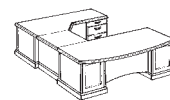

C. Overhead Storage Unit w/ Full Crown Moulding
72W x 15D x 50H
7130-63 List ~~\$1618~~ **\$951**
7131-63 List ~~\$1618~~ **\$951**

*Not Shown

D. Bookcase
36W x 15D x 80H
7130-09 List ~~\$1245~~ **\$782**
7131-09 List ~~\$1245~~ **\$782**

E. Two Drawer Lateral File
36W x 24D x 30H
7130-16 List ~~\$996~~ **\$610**
7131-16 List ~~\$996~~ **\$610**

Conference Tables*
Racetrack 96W x 48D x 30H
7130-96 List ~~\$2873~~ **\$1594**
7131-96 List ~~\$2873~~ **\$1594**
Round 48R x 30H
7130-90 List ~~\$1676~~ **\$991**
7131-90 List ~~\$1676~~ **\$991**