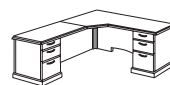

G. Executive "L" Desk
Left Single Ped Desk (-570)
Right Single Ped Return (-579)
7130-57 List ~~$2988~~ **$1607**
7131-57 List ~~$2988~~ **$1607**
*Right Single Ped Desk (-580)
Left Single Ped Return (-589)
7130-58 List ~~$2988~~ **$1607**
7131-58 List ~~$2988~~ **$1607**