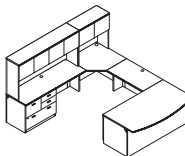

Peninsula "U" Workstation
110W x 72D
List ~~\$8349~~ **\$5459**

Corner "U" Workstation
110W x 86D
List ~~\$5540~~ **\$3622**

Desk Workstation
109W x 102D
List ~~\$10572~~ **\$6912**

Corner "L" Workstation
110W x 116D
List ~~\$9433~~ **\$6168**