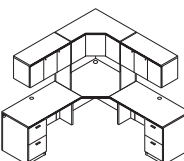

Corner Workstation w/ Corner Stack-On & Wall Mounted Storage
86W x 86D
List ~~$8397~~ **$5490**