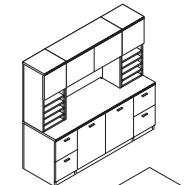

Modular Storage
47 1/2W x 24D
List ~~$2046~~ **$1338**

Modular Storage
72W x 24D
List ~~$6099~~ **$3988**