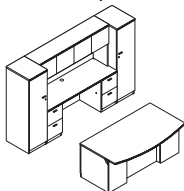

Peninsula "U" Workstation
110W x 72D
List ~~\$8349~~ **\$5459**

Corner "U" Workstation
110W x 86D
List ~~\$5540~~ **\$3622**

Desk Workstation
109W x 102D
List ~~\$10572~~ **\$6912**

Corner "L" Workstation
110W x 116D
List ~~\$9433~~ **\$6168**