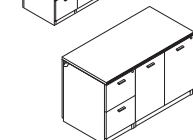

Modular Storage
47 1/2W x 24D
List ~~$2046~~ **$1338**