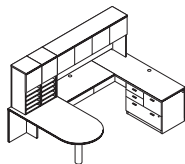

Peninsula "U" Workstation
110W x 72D
List ~~\$8349~~ **\$5459**

Corner "U" Workstation
110W x 86D
List ~~\$5540~~ **\$3622**

Desk Workstation
109W x 102D
List ~~\$10572~~ **\$6912**

Corner "L" Workstation
110W x 116D
List ~~\$9433~~ **\$6168**