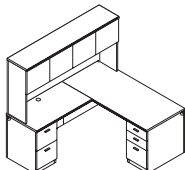

Corner Workstation w/ Corner Stack-On & Wall Mounted Storage
86W x 86D
List ~~$8397~~ **$5490**

Desk "L" Workstation
74W x 66D
List ~~$6487~~ **$4242**