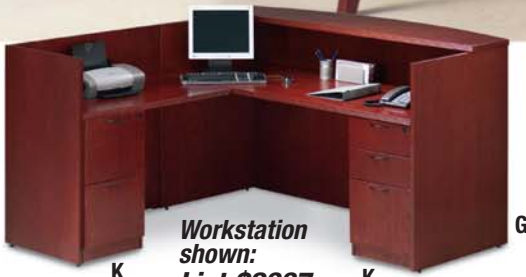

Workstation shown:
List ~~\$2878~~ **\$1773**

Solid Hardwood Fluted Edge

Workstation shown:
List ~~\$2337~~
\$1439

Workstation shown:
List ~~\$2749~~ **\$1693**

- Fluted wood edge.
- Polyurethane finish for elegant look and durability.
- Universal components allow for reconfiguration.
- Full extension ball-bearing glides on all drawers.
- Hand selected American Cherry veneers.

A. Desk Shell
71W x 36D
PV501 List ~~\$585~~ **\$360**
66W x 36D
PV502 List ~~\$513~~ **\$316**

B. Bow Front Desk
Shell 71W x 36/41D
PV589 List ~~\$629~~ **\$382**

C. Bow Front Desk w/Corner Extension
Desk 71W x 30/36/48D
PV577L or R List ~~\$823~~ **\$507**